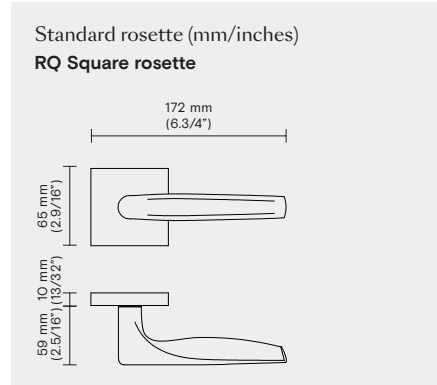

H 359

Skidmore, Owings & Merrill

Material: Brass
Collection: Fusital

Trim options

Conversions from metric to U.S. measurements are approximate.

Suggested finishes

06M Matt bronze		26 Polished chrome	
14 Polished nickel		26D Satin chrome	
15 Satin nickel			

To specify this Valli product, use the information in the same order below.

Example:

- | | | | | | | | |
|-------------------------------|------------------------------|-----------------------------|-------------------------|------------------------|-----------------------------|--|----------------------------------|
| 1. Lever/Knob
H 359 | 2. Trim options
RP | 3. Function
ML-XX | 4. Handing
RH | 5. Finish
15 | 6. Backset
2.3/4" | 7. Door thickness
1.3/4" thick | 8. Miscellaneous
XXXXX |
|-------------------------------|------------------------------|-----------------------------|-------------------------|------------------------|-----------------------------|--|----------------------------------|