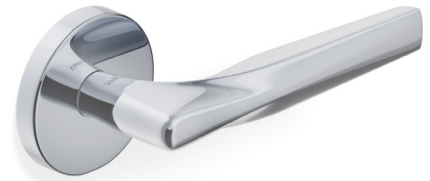

H 359

Skidmore, Owings & Merrill

Material: Brass
Collection: Fusital

Trim options

Conversions from metric to U.S. measurements are approximate.

Suggested finishes

06M Matt bronze		26 Polished chrome	
14 Polished nickel		26D Satin chrome	
15 Satin nickel			

Other finishes are available on request.

Available functions

ML - Mortise lock functions

- ML-E = Office
- ML-ELECT = Electrified
- ML-EW = Storeroom
- ML-F = Entrance
- ML-FD = Apartment Entry
- ML-FW = Dormitory
- ML-H = Hotel
- ML-J = Classroom
- ML-LF = Privacy
- ML-LFC = Privacy Communicating
- ML-N = Passage
- ML-NC = Passage Communicating

To specify this Valli product, use the information in the same order below.

Example:

- | | | | | | | | |
|-------------------------------|------------------------------|-----------------------------|-------------------------|------------------------|-----------------------------|--|----------------------------------|
| 1. Lever/Knob
H 359 | 2. Trim options
RP | 3. Function
ML-XX | 4. Handing
RH | 5. Finish
15 | 6. Backset
2.3/4" | 7. Door thickness
1.3/4" thick | 8. Miscellaneous
XXXXX |
|-------------------------------|------------------------------|-----------------------------|-------------------------|------------------------|-----------------------------|--|----------------------------------|