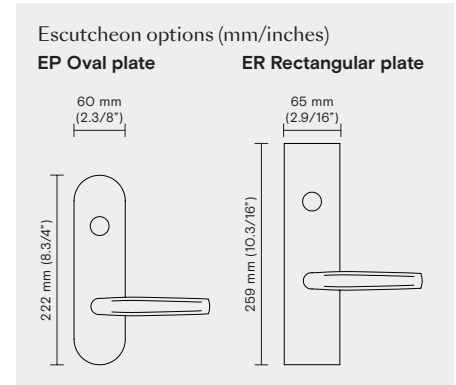

H 359

Skidmore, Owings & Merrill

Material: Brass
Collection: Fusital

Trim options

Conversions from metric to U.S. measurements are approximate.

Suggested finishes

06M Matt bronze		26 Polished chrome	
14 Polished nickel		26D Satin chrome	
15 Satin nickel			

To specify this Valli product, use the information in the same order below.

Example:

- | | | | | | | | |
|-------------------------------|------------------------------|-----------------------------|-------------------------|------------------------|-----------------------------|--|----------------------------------|
| 1. Lever/Knob
H 359 | 2. Trim options
RP | 3. Function
ML-XX | 4. Handing
RH | 5. Finish
15 | 6. Backset
2.3/4" | 7. Door thickness
1.3/4" thick | 8. Miscellaneous
XXXXX |
|-------------------------------|------------------------------|-----------------------------|-------------------------|------------------------|-----------------------------|--|----------------------------------|