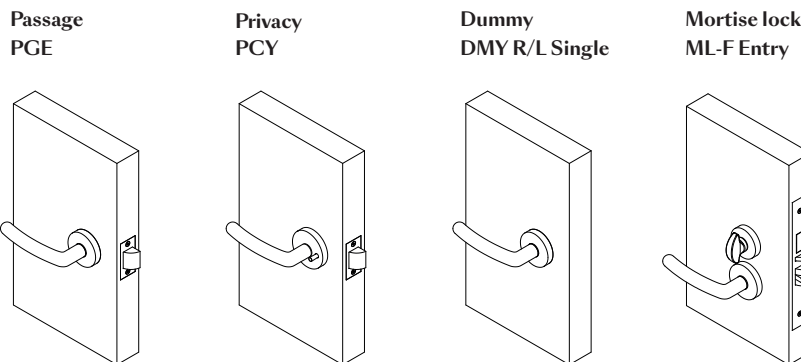

Other finishes are available on request.

Available functions

ML - Mortise lock functions

- ML-E = Office
- ML-ELECT = Electrified
- ML-EW = Storeroom
- ML-F = Entrance
- ML-FD = Apartment Entry
- ML-FW = Dormitory
- ML-H = Hotel
- ML-J = Classroom
- ML-LF = Privacy
- ML-LFC = Privacy Communicating
- ML-N = Passage
- ML-NC = Passage Communicating

To specify this Valli product, use the information in the same order below.

Example:

- | | | | | | | | |
|-------------------------------|------------------------------|-----------------------------|-------------------------|------------------------|-----------------------------|--|----------------------------------|
| 1. Lever/Knob
H 359 | 2. Trim options
RP | 3. Function
ML-XX | 4. Handing
RH | 5. Finish
15 | 6. Backset
2.3/4" | 7. Door thickness
1.3/4" thick | 8. Miscellaneous
XXXXX |
|-------------------------------|------------------------------|-----------------------------|-------------------------|------------------------|-----------------------------|--|----------------------------------|