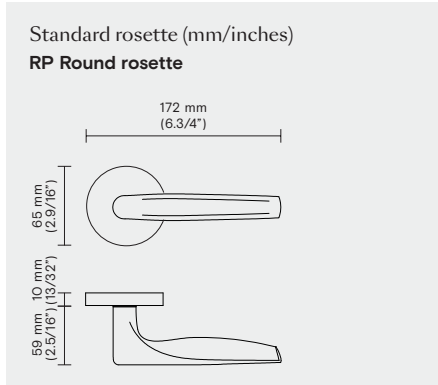

H 359

Skidmore, Owings & Merrill

Material: Brass
Collection: Fusital

Trim options

Conversions from metric to U.S. measurements are approximate.

Suggested finishes

06M Matt bronze		26 Polished chrome	
14 Polished nickel		26D Satin chrome	
15 Satin nickel			

To specify this Valli product, use the information in the same order below.

Example:

- | | | | | | | | |
|-------------------------------|------------------------------|-----------------------------|-------------------------|------------------------|-----------------------------|--|----------------------------------|
| 1. Lever/Knob
H 359 | 2. Trim options
RP | 3. Function
ML-XX | 4. Handing
RH | 5. Finish
15 | 6. Backset
2.3/4" | 7. Door thickness
1.3/4" thick | 8. Miscellaneous
XXXXX |
|-------------------------------|------------------------------|-----------------------------|-------------------------|------------------------|-----------------------------|--|----------------------------------|