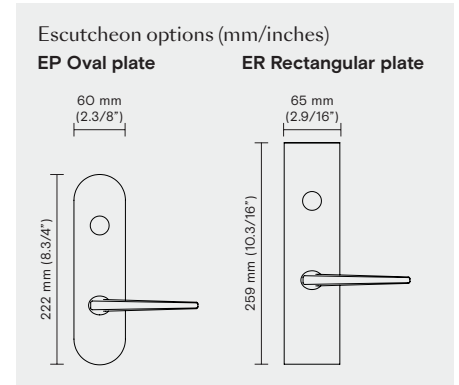

Material: Brass
Collection: Fusital

Trim options

Conversions from metric to U.S. measurements are approximate.

Suggested finishes

15 Satin nickel

26D Satin chrome

16 Dull black

26 Polished chrome

To specify this Valli product, use the information in the same order below.

Example:

1. Lever/Knob
H 348

2. Trim options
RP

3. Function
ML-XX

4. Handing
RH

5. Finish
15

6. Backset
2.3/4"