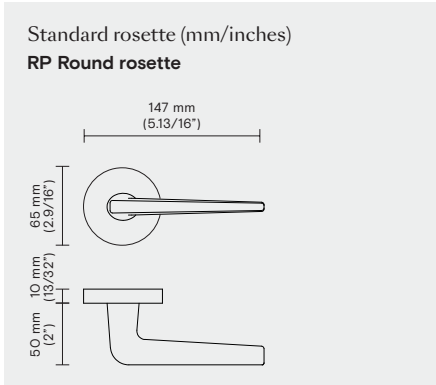

Material: Brass
Collection: Fusital

Trim options

Conversions from metric to U.S. measurements are approximate.

Suggested finishes

15 Satin nickel

26D Satin chrome

16 Dull black

26 Polished chrome

To specify this Valli product, use the information in the same order below.

Example:

1. Lever/Knob
H 348

2. Trim options
RP

3. Function
ML-XX

4. Handing
RH

5. Finish
15

6. Backset
2.3/4"