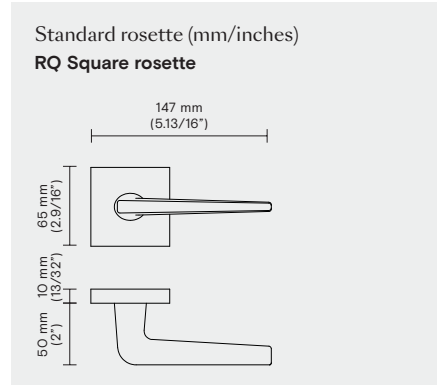

Material: Brass
Collection: Fusital

Trim options

Conversions from metric to U.S. measurements are approximate.

Suggested finishes

15 Satin nickel

26D Satin chrome

16 Dull black

26 Polished chrome

To specify this Valli product, use the information in the same order below.

Example:

1. Lever/Knob
H 348

2. Trim options
RP

3. Function
ML-XX

4. Handing
RH

5. Finish
15

6. Backset
2.3/4"