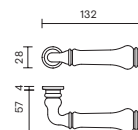

GL8

F RS - Movimento a 4 scatti
F RS - Movement 4 click positions